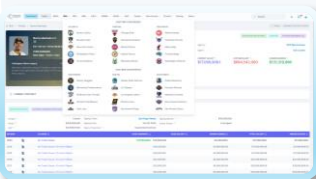

## Six reasons why a student would need access to the Athlete Connect database:

-  **Academic Excellence:** Our sports database provides students with an array of data and insights that can be used to excel in class assignments and tests.
-  **Supplemental Education:** Access a wealth of supplementary materials and tools to stay ahead with your sports management education and training.
-  **Class Projects:** Utilize our comprehensive contract, athlete, and team salary data to support your class projects, making engaging presentations and papers.
-  **Financial Analysis:** For finance-related coursework, our database offers valuable financial details, enabling you to excel in projects that involve sports.
-  **Sports Journalism:** Access up-to-date information on player transactions, team dynamics, and contract negotiations to craft compelling sports news stories.
-  **Market Research:** Our database provides market intelligence, which can be leveraged for marketing and business classes to analyze sports industry trends.