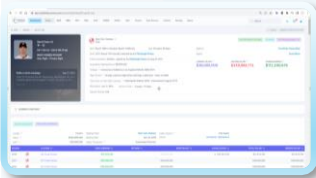

## Six reasons why a student would need access to the Athlete Connect database:

-  **Academic Excellence:** Our sports database provides students with an array of data and insights that can be used to excel in class assignments and tests.
-  **Supplemental Education:** Access a wealth of supplementary materials and tools to stay ahead with your sports management education and training.
-  **Class Projects:** Utilize our comprehensive contract, athlete, and team salary data to support your class projects, making engaging presentations and papers.
-  **Financial Analysis:** For finance-related coursework, our database offers valuable financial details, enabling you to excel in projects that involve sports.
-  **Sports Journalism:** Access up-to-date information on player transactions, team dynamics, and contract negotiations to craft compelling sports news stories.
-  **Market Research:** Our database provides market intelligence, which can be leveraged for marketing and business classes to analyze sports industry trends.