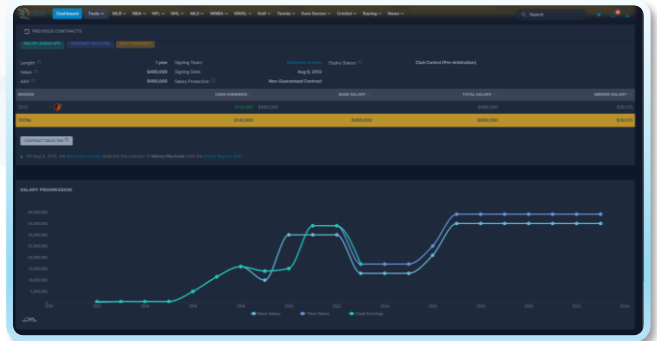

Sports Agency / Agent Database: As a student looking to break into the sports industry, Athlete Connect provides you with the key contacts and resources you need to jumpstart your career.

Contract Database: Learn about the intricacies of sports contracts with Athlete Connect's Contract Database and learning materials. Excel in your study and research by using our information.

Athlete Database: Explore Athlete Connect's athlete database to expand your sports knowledge. Learn about your favorite athletes and their career progression.

Team Salary Database: Get a head start on your sports management studies. Access detailed team data and salary insights to understand the business side of sports.