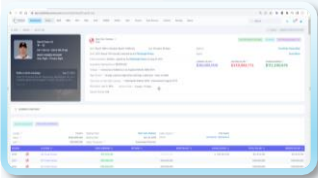

Sports Professionals

Six reasons why a sports professional would need access to the Athlete Connect database:

- **Sponsorship Opportunities:** Discover new sponsorship, branding, and partnership opportunities with Athlete Connect's database platform.
- **Competitor and Industry Analysis:** Stay informed about your competitors by accessing competitor profiles and industry performance metrics.
- **Player Injury Insights:** Access real-time injury reports and recovery timelines for players, aiding in injury, risk management, and rehabilitation planning.
- **Trade Market Analysis:** Stay ahead in the competitive trade market by utilizing analysis tools, which provide insights into potential trade targets and trends.
- **Market Expansion Opportunities:** Identify new markets and fan bases for your sports organization to expand your team's reach and global presence.
- **Sports Media and Journalists:** Create informed, engaging, and compelling sports content (blogs, vlogs, webinars) that captivates audiences and enhances the storytelling.

For sports professionals, Athlete Connect serves as an indispensable resource, offering injury reports and timelines, creating collaboration opportunities, and driving unique fan engagements. It's the all-in-one sports data solution for reviewing player contracts and salaries, enabling professionals to make data-driven decisions that enhance team performance, financial management strategies, and growth into new markets. Athlete Connect empowers sports professionals to navigate the intricate world of sports management with confidence.