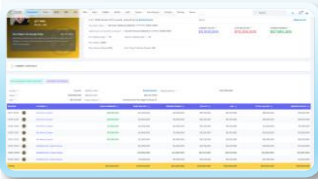

Sports Professionals

Six reasons why a sports professional would need access to the Athlete Connect database:

- **Sponsorship Opportunities:** Discover new sponsorship, branding, and partnership opportunities with Athlete Connect's database platform.
- **Competitor and Industry Analysis:** Stay informed about your competitors by accessing competitor profiles and industry performance metrics.
- **Player Injury Insights:** Access real-time injury reports and recovery timelines for players, aiding in injury, risk management, and rehabilitation planning.
- **Trade Market Analysis:** Stay ahead in the competitive trade market by utilizing analysis tools, which provide insights into potential trade targets and trends.
- **Market Expansion Opportunities:** Identify new markets and fan bases for your sports organization to expand your team's reach and global presence.
- **Sports Media and Journalists:** Create informed, engaging, and compelling sports content (blogs, vlogs, webinars) that captivates audiences and enhances the storytelling.

For sports professionals, Athlete Connect serves as an indispensable resource, offering injury reports and timelines, creating collaboration opportunities, and driving unique fan engagements. It's the all-in-one sports data solution for reviewing player contracts and salaries, enabling professionals to make data-driven decisions that enhance team performance, financial management strategies, and growth into new markets. Athlete Connect empowers sports professionals to navigate the intricate world of sports management with confidence.