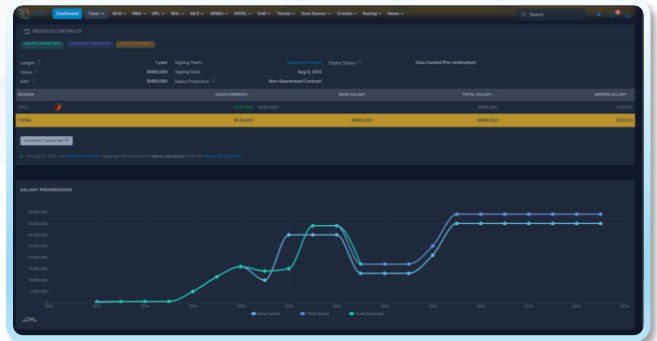

Sports Professionals

Six reasons why a sports professional would need access to the Athlete Connect database:

-  **Sponsorship Opportunities:** Discover new sponsorship, branding, and partnership opportunities with Athlete Connect's database platform.
-  **Competitor and Industry Analysis:** Stay informed about your competitors by accessing competitor profiles and industry performance metrics.
-  **Player Injury Insights:** Access real-time injury reports and recovery timelines for players, aiding in injury, risk management, and rehabilitation planning.
-  **Trade Market Analysis:** Stay ahead in the competitive trade market by utilizing analysis tools, which provide insights into potential trade targets and trends.
-  **Market Expansion Opportunities:** Identify new markets and fan bases for your sports organization to expand your team's reach and global presence.
-  **Sports Media and Journalists:** Create informed, engaging, and compelling sports content (blogs, vlogs, webinars) that captivates audiences and enhances the storytelling.

For sports professionals, Athlete Connect serves as an indispensable resource, offering injury reports and timelines, creating collaboration opportunities, and driving unique fan engagements. It's the all-in-one sports data solution for reviewing player contracts and salaries, enabling professionals to make data-driven decisions that enhance team performance, financial management strategies, and growth into new markets. Athlete Connect empowers sports professionals to navigate the intricate world of sports management with confidence.