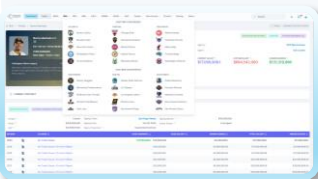

Sports Professionals

Six reasons why a sports professional would need access to the Athlete Connect database:

-  **Sponsorship Opportunities:** Discover new sponsorship, branding, and partnership opportunities with Athlete Connect's database platform.
-  **Competitor and Industry Analysis:** Stay informed about your competitors by accessing competitor profiles and industry performance metrics.
-  **Player Injury Insights:** Access real-time injury reports and recovery timelines for players, aiding in injury, risk management, and rehabilitation planning.
-  **Trade Market Analysis:** Stay ahead in the competitive trade market by utilizing analysis tools, which provide insights into potential trade targets and trends.
-  **Market Expansion Opportunities:** Identify new markets and fan bases for your sports organization to expand your team's reach and global presence.
-  **Sports Media and Journalists:** Create informed, engaging, and compelling sports content (blogs, vlogs, webinars) that captivates audiences and enhances the storytelling.

For sports professionals, Athlete Connect serves as an indispensable resource, offering injury reports and timelines, creating collaboration opportunities, and driving unique fan engagements. It's the all-in-one sports data solution for reviewing player contracts and salaries, enabling professionals to make data-driven decisions that enhance team performance, financial management strategies, and growth into new markets. Athlete Connect empowers sports professionals to navigate the intricate world of sports management with confidence.